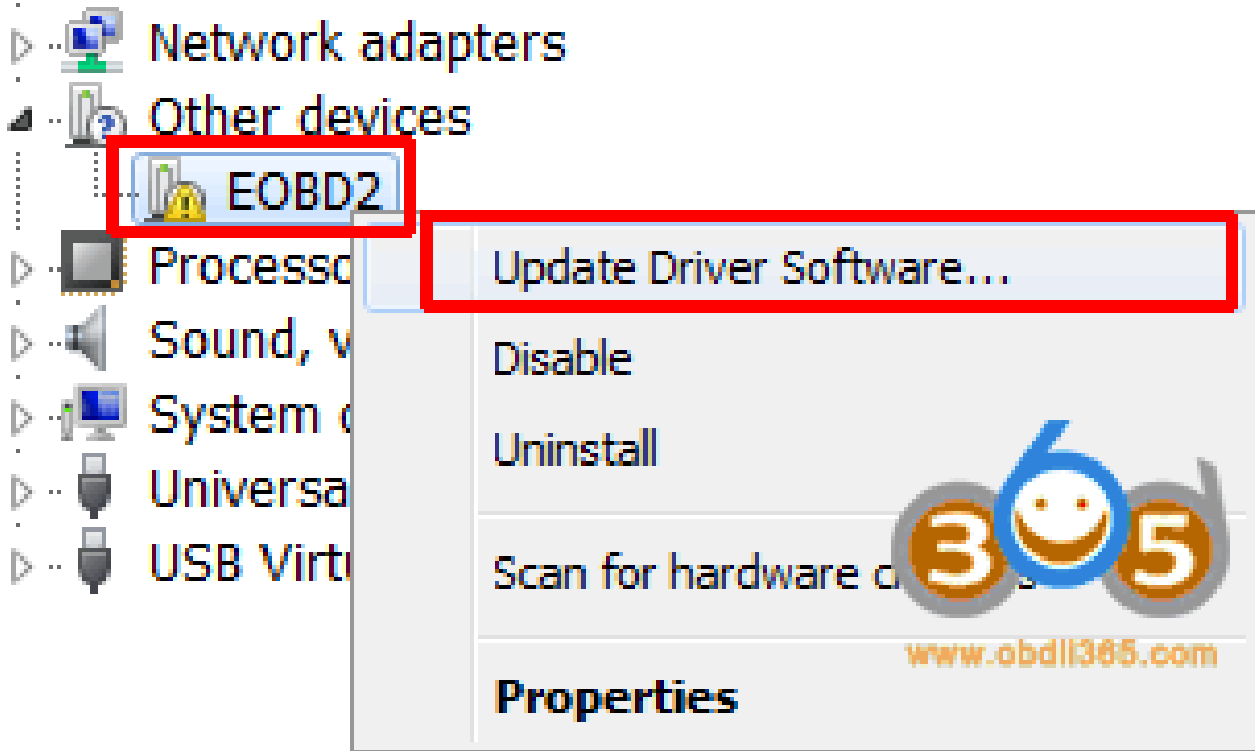

Galletto 1260 Dvd Maps Torrent

DOWNLOAD: <https://tinurli.com/2iksab>

[Download](#)

iddf how to change the start level in pikmin 2 I just got a new PSP the other day and really love it but I've ran into one problem. In my version of pikmin 2 the character tuner is a little...broken. Sometimes it is off and I have to go to a menu to set it up. And after using it for a while (lets see about 20 hours) It starts malfunctioning. I think maybe I accidentally uninstalled it or something? I know it is possible to set it up with a game card but I don't have any game cards. Would someone know how I could set it up manually? Like I said, I just bought the game yesterday and I only had about 20 hours with it so far. The game came with the Character Tuner and a game card. I don't think I'm missing anything but I'd like to know what it's called in english and how to access it manually. my ps3 did something similar and I found out that I needed a new game card to fix it. I hope you can figure it out with all your time and I wish you all the best with pikmin 2! like i said in my previous post that i just bought the game yesterday. when i first got it I had no problems at all and the tuner was perfect. I didn't have it that long before it went crazy on me. the tuner first started malfunctioning and then later on the screen would turn black for a few seconds and then turn back on. i finally had to go to a menu and do the character tuning. i hope this clears some stuff up. i'm not sure if i can upload a picture. i'll try to think of one. The best online shopping experience is guaranteed! Find out more or chat with an online sales representative at 1-888-874- 82157476af